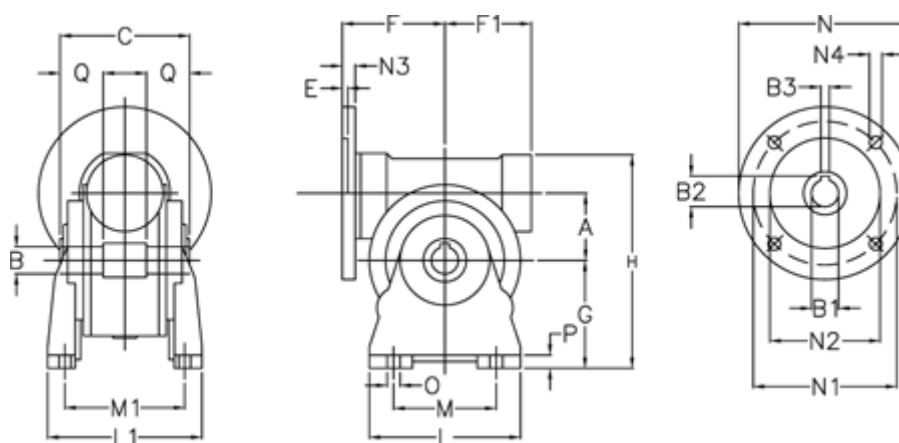

# Data Sheet

Article number: 3902049036227  
Description: Worm gear  
VF 49-A-36-71B5

## Measures

A	= 49.5	F1	= 63	N1	= 130
B	= 25 H7	G	= 82	N2	= 110
B1 E7	= 14	H	= 162	N3	= 10.5
B2	= 16.3	L	= 110	N4	= 9.5
B3 H9	= 5	L1	= 124	O	= 8.5
C	= 82	M	= 63	P	= 12
E	= 3	M1	= 98.5	Q	= 22.5
F	= 70	N	= 160		